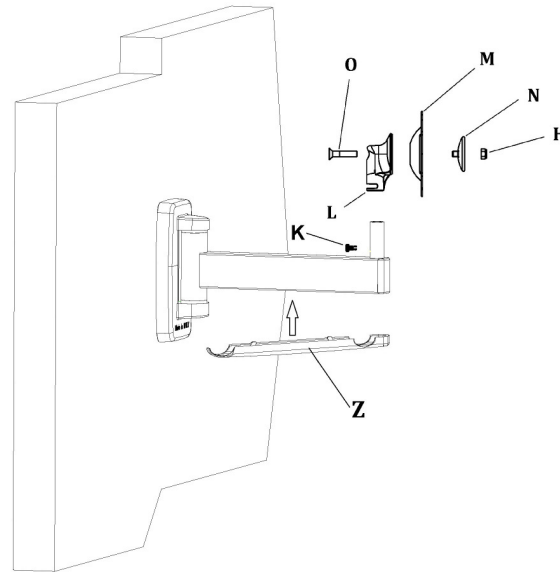

GYRO 2 EXTRA – 06174

PEZZO	CODICE	QUANTITA'
A	32812	
B	IN KIT 2781I	
C	IN KIT 2781I	
F	IN KIT 2781I	
H	IN KIT 2781I	
I	02336	
K	IN KIT 2781I	
L	2722	
M	32740	
N	IN KIT 2781I	
O	IN KIT 2781I	
P	IN KIT 2781I	
Q	IN KIT 2781I	
R	IN KIT 2781I	
S	IN KIT 2781I	
Z	02564	