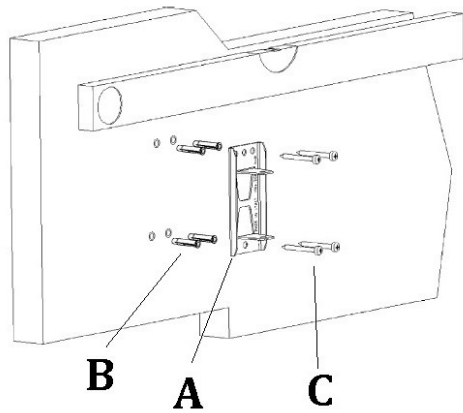

GYRO 2 EXTRA – 06174

PEZZO	CODICE	QUANTITA'
A	32812	
B	IN KIT 2781I	
C	IN KIT 2781I	
F	IN KIT 2781I	
H	IN KIT 2781I	
I	02336	
K	IN KIT 2781I	
L	2722	
M	32740	
N	IN KIT 2781I	
O	IN KIT 2781I	
P	IN KIT 2781I	
Q	IN KIT 2781I	
R	IN KIT 2781I	
S	IN KIT 2781I	
Z	02564	