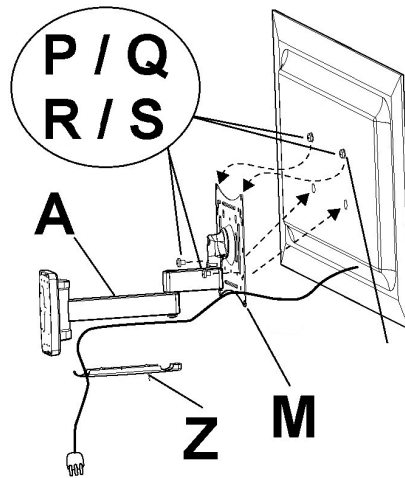

GYRO 2 EXTRA – 06174

PEZZO	CODICE	QUANTITA'
A	32812	
B	IN KIT 2781I	
C	IN KIT 2781I	
F	IN KIT 2781I	
H	IN KIT 2781I	
I	02336	
K	IN KIT 2781I	
L	2722	
M	32740	
N	IN KIT 2781I	
O	IN KIT 2781I	
P	IN KIT 2781I	
Q	IN KIT 2781I	
R	IN KIT 2781I	
S	IN KIT 2781I	
Z	02564	