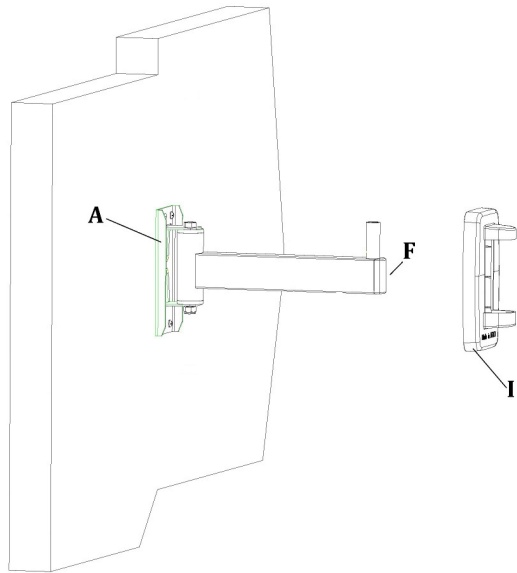

GYRO 2 EXTRA – 06174

PEZZO	CODICE	QUANTITA'
A	32812	
B	IN KIT 2781I	
C	IN KIT 2781I	
F	IN KIT 2781I	
H	IN KIT 2781I	
I	02336	
K	IN KIT 2781I	
L	2722	
M	32740	
N	IN KIT 2781I	
O	IN KIT 2781I	
P	IN KIT 2781I	
Q	IN KIT 2781I	
R	IN KIT 2781I	
S	IN KIT 2781I	
Z	02564	